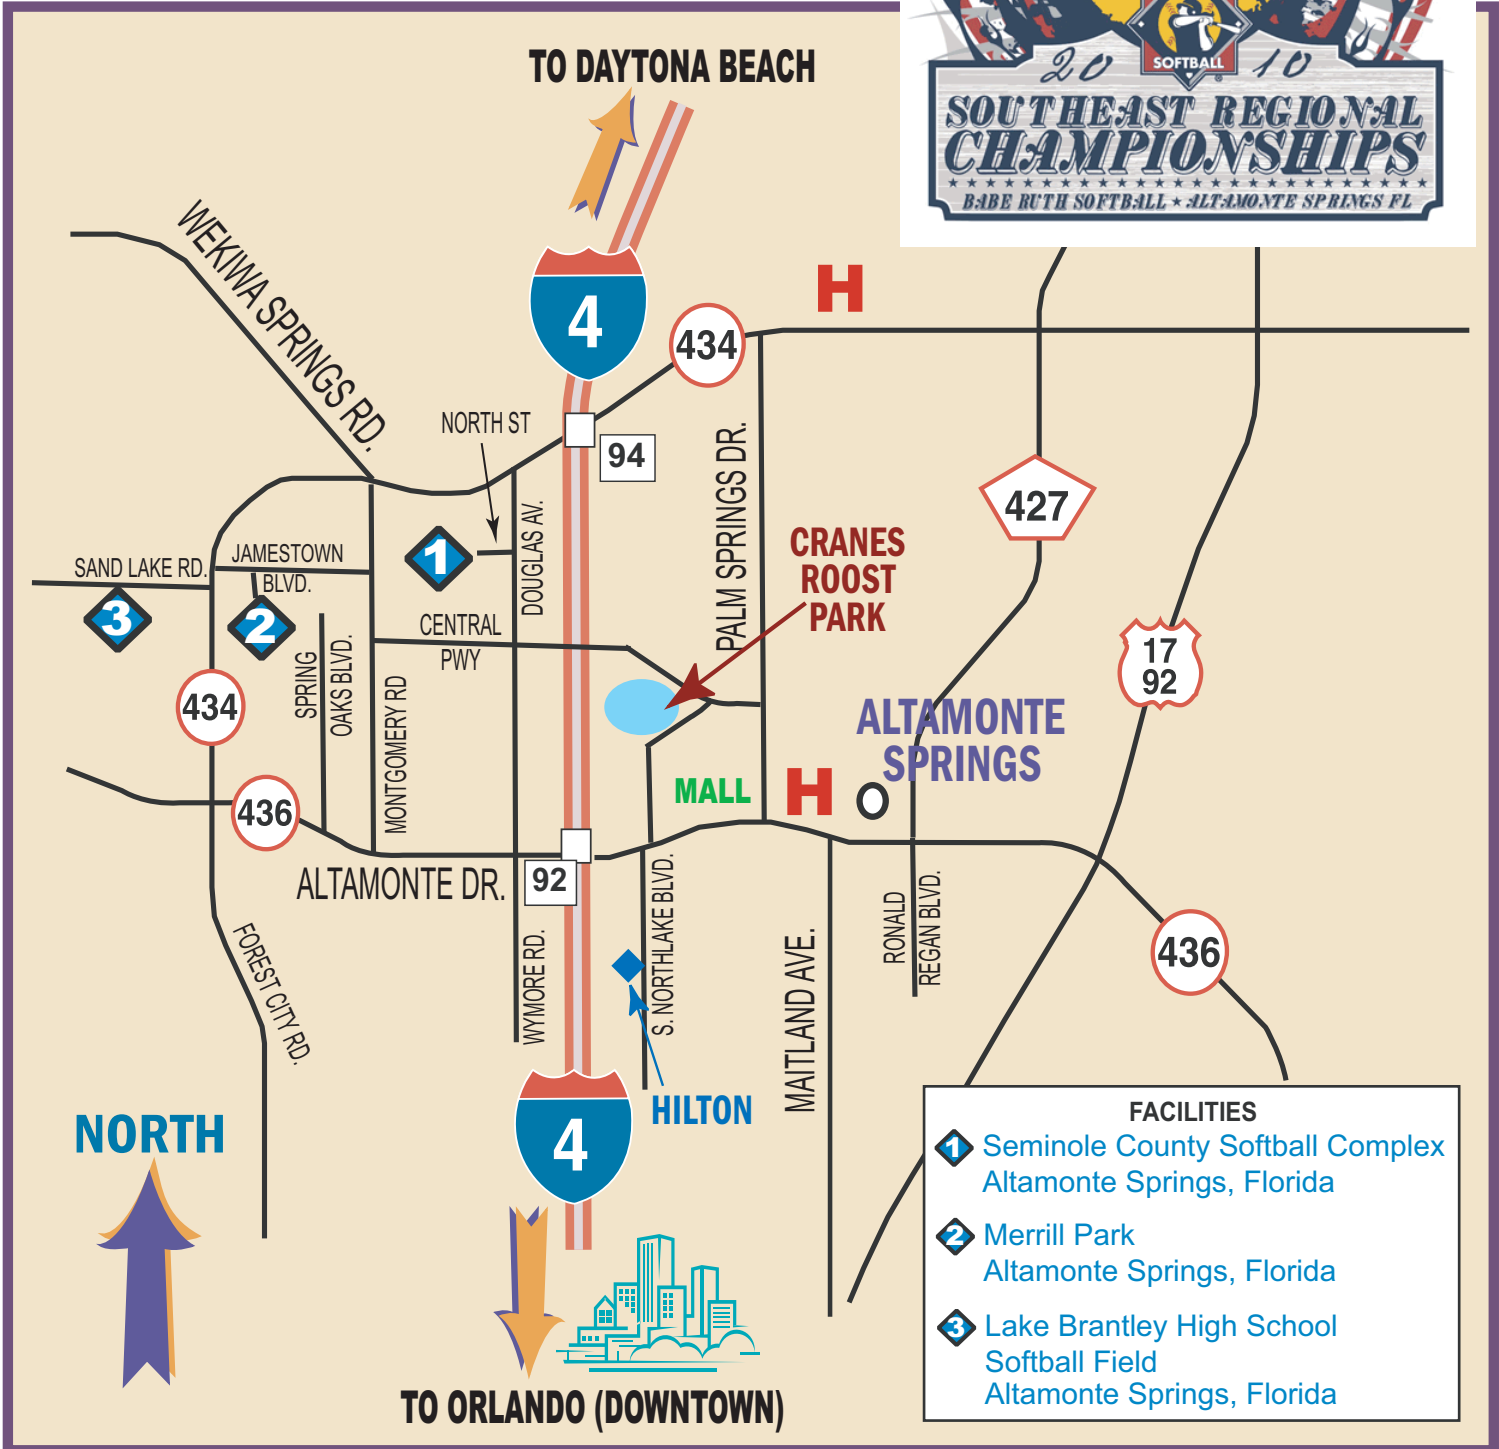

AREA MAP

NORTH

TO ORLANDO (DOWNTOWN)

- FACILITIES**
- 1 Seminole County Softball Complex
Altamonte Springs, Florida
 - 2 Merrill Park
Altamonte Springs, Florida
 - 3 Lake Brantley High School
Softball Field
Altamonte Springs, Florida

Altamonte Girls
FASTPITCH
SOFTBALL
ASSOCIATION